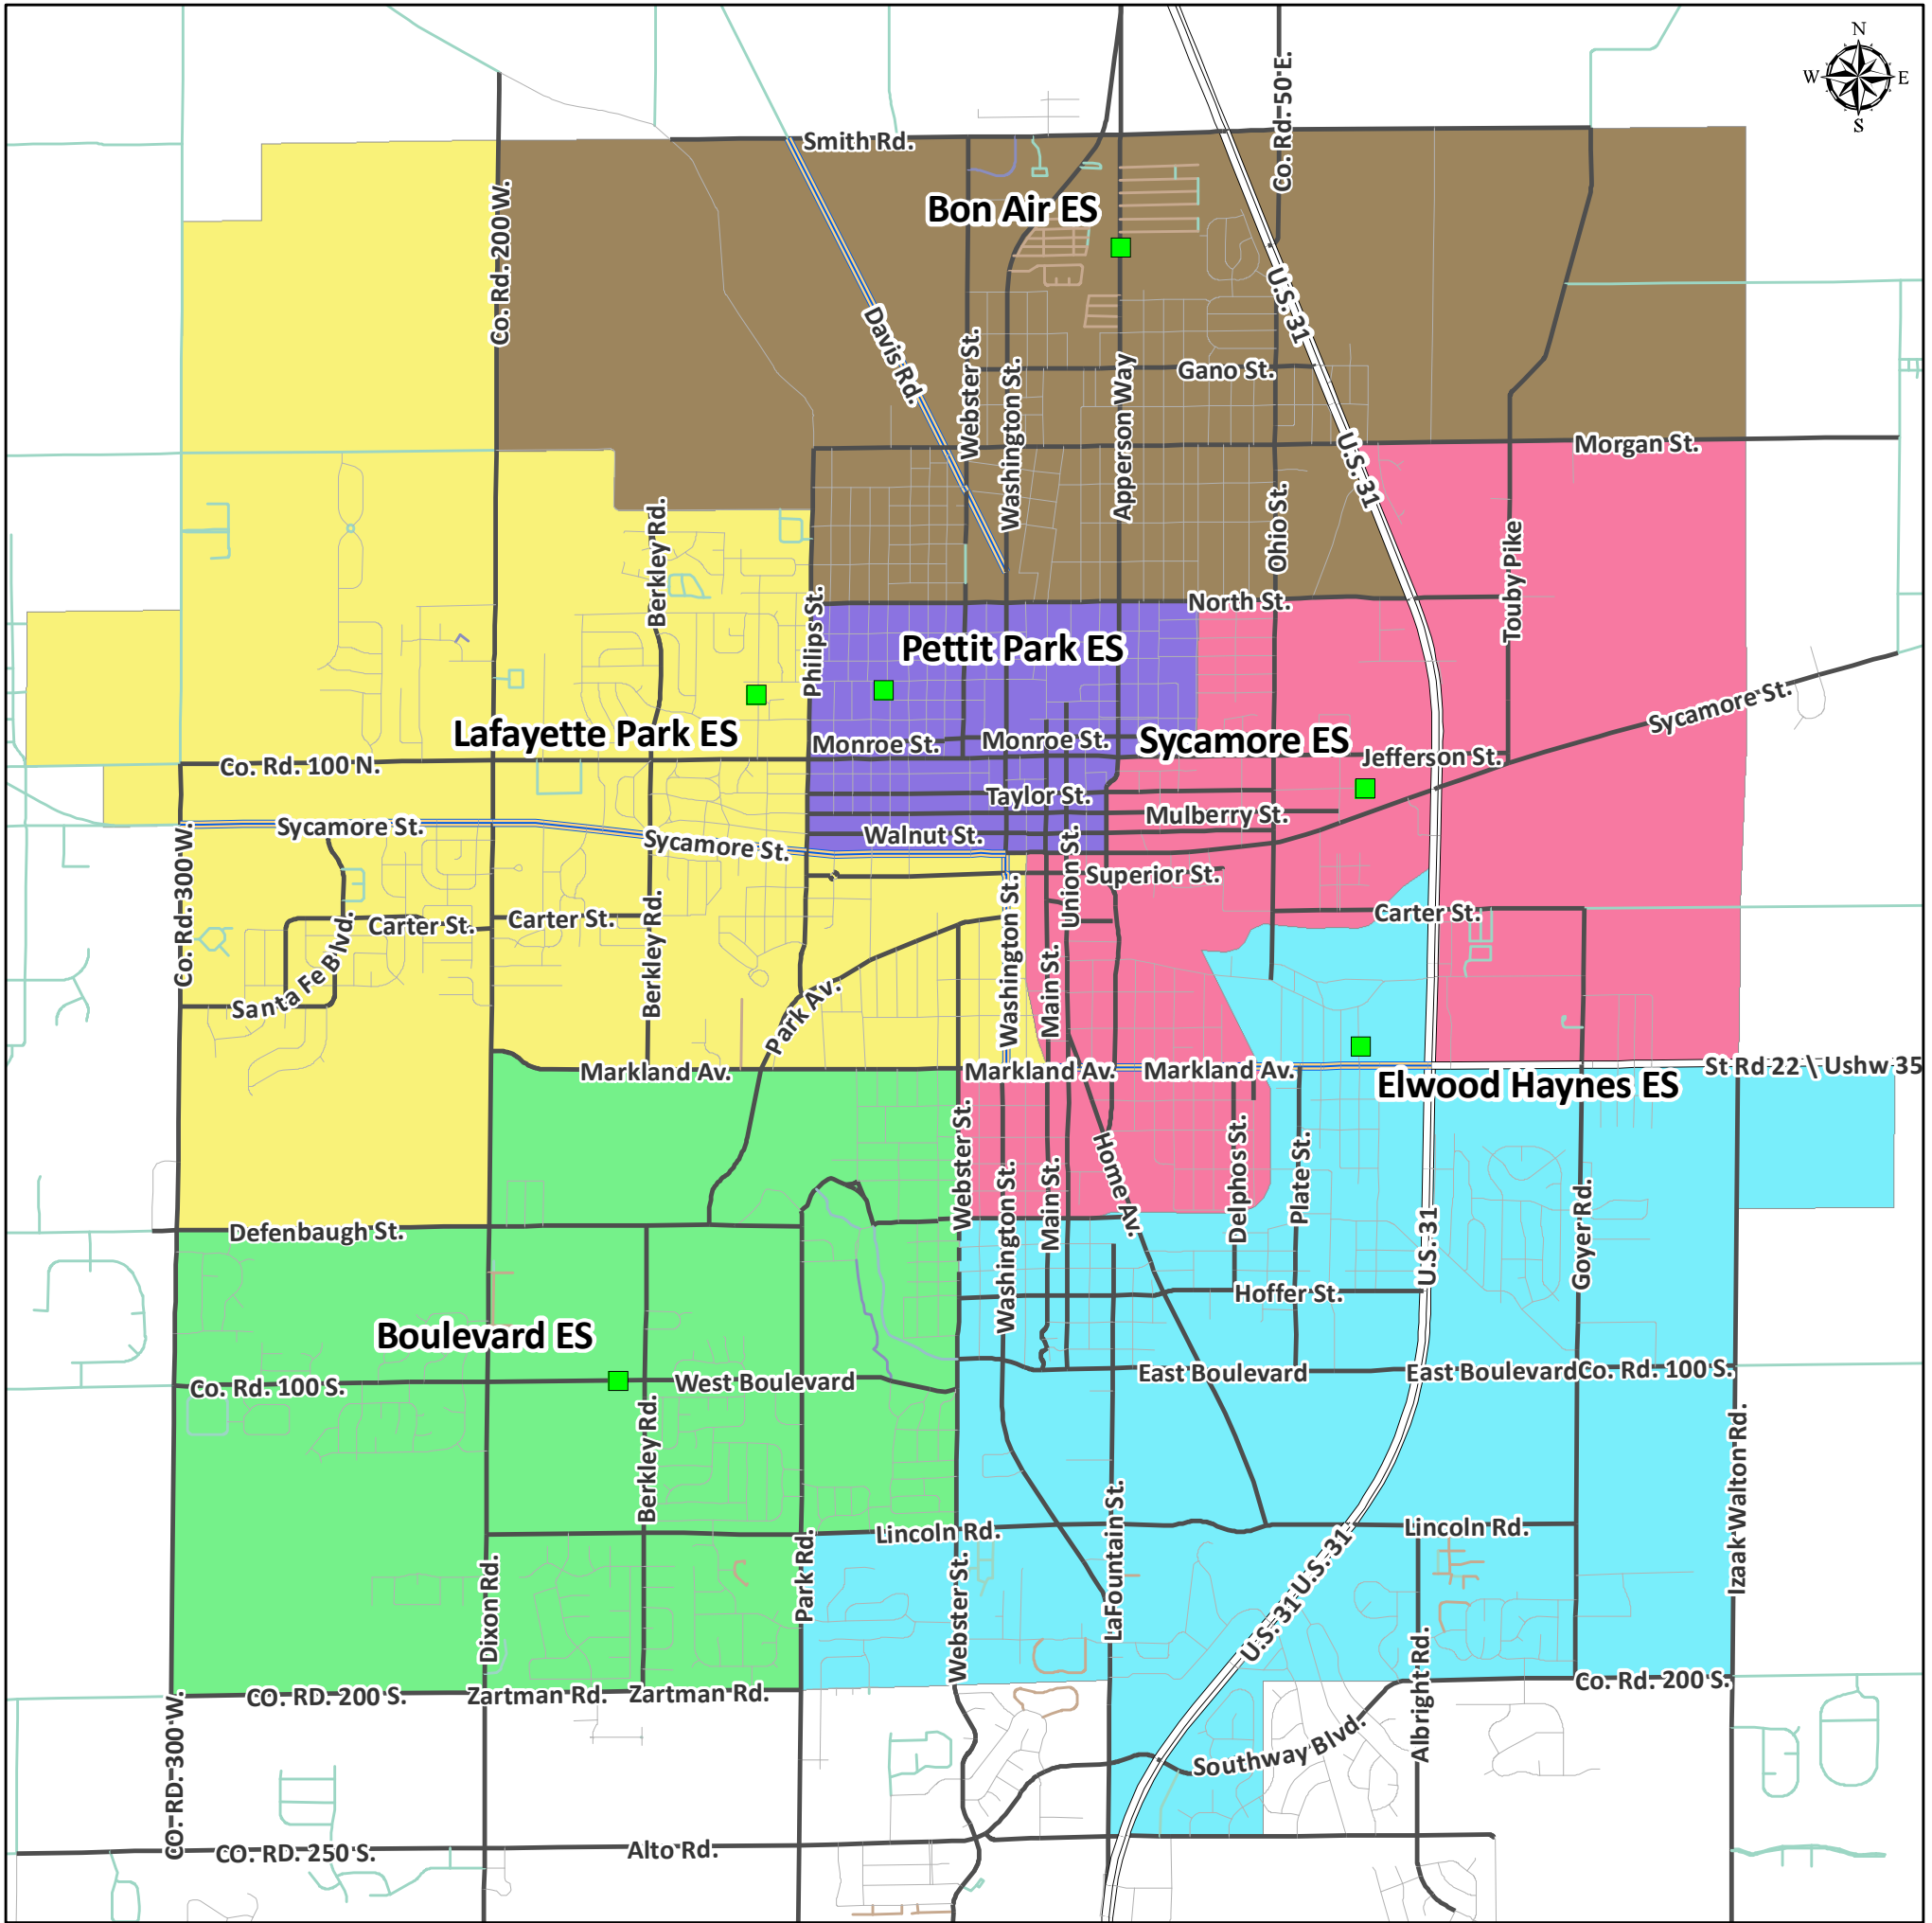

Kokomo-Center Schools Elementary Attendance Boundaries

Board Approved March 2, 2009

- | | | | | | |
|---|---------------|---|----------------|---|-------------------|
|  | Bon Air |  | Lafayette Park |  | Elementary school |
|  | Boulevard |  | Pettit Park | | |
|  | Elwood Haynes |  | Sycamore | | |